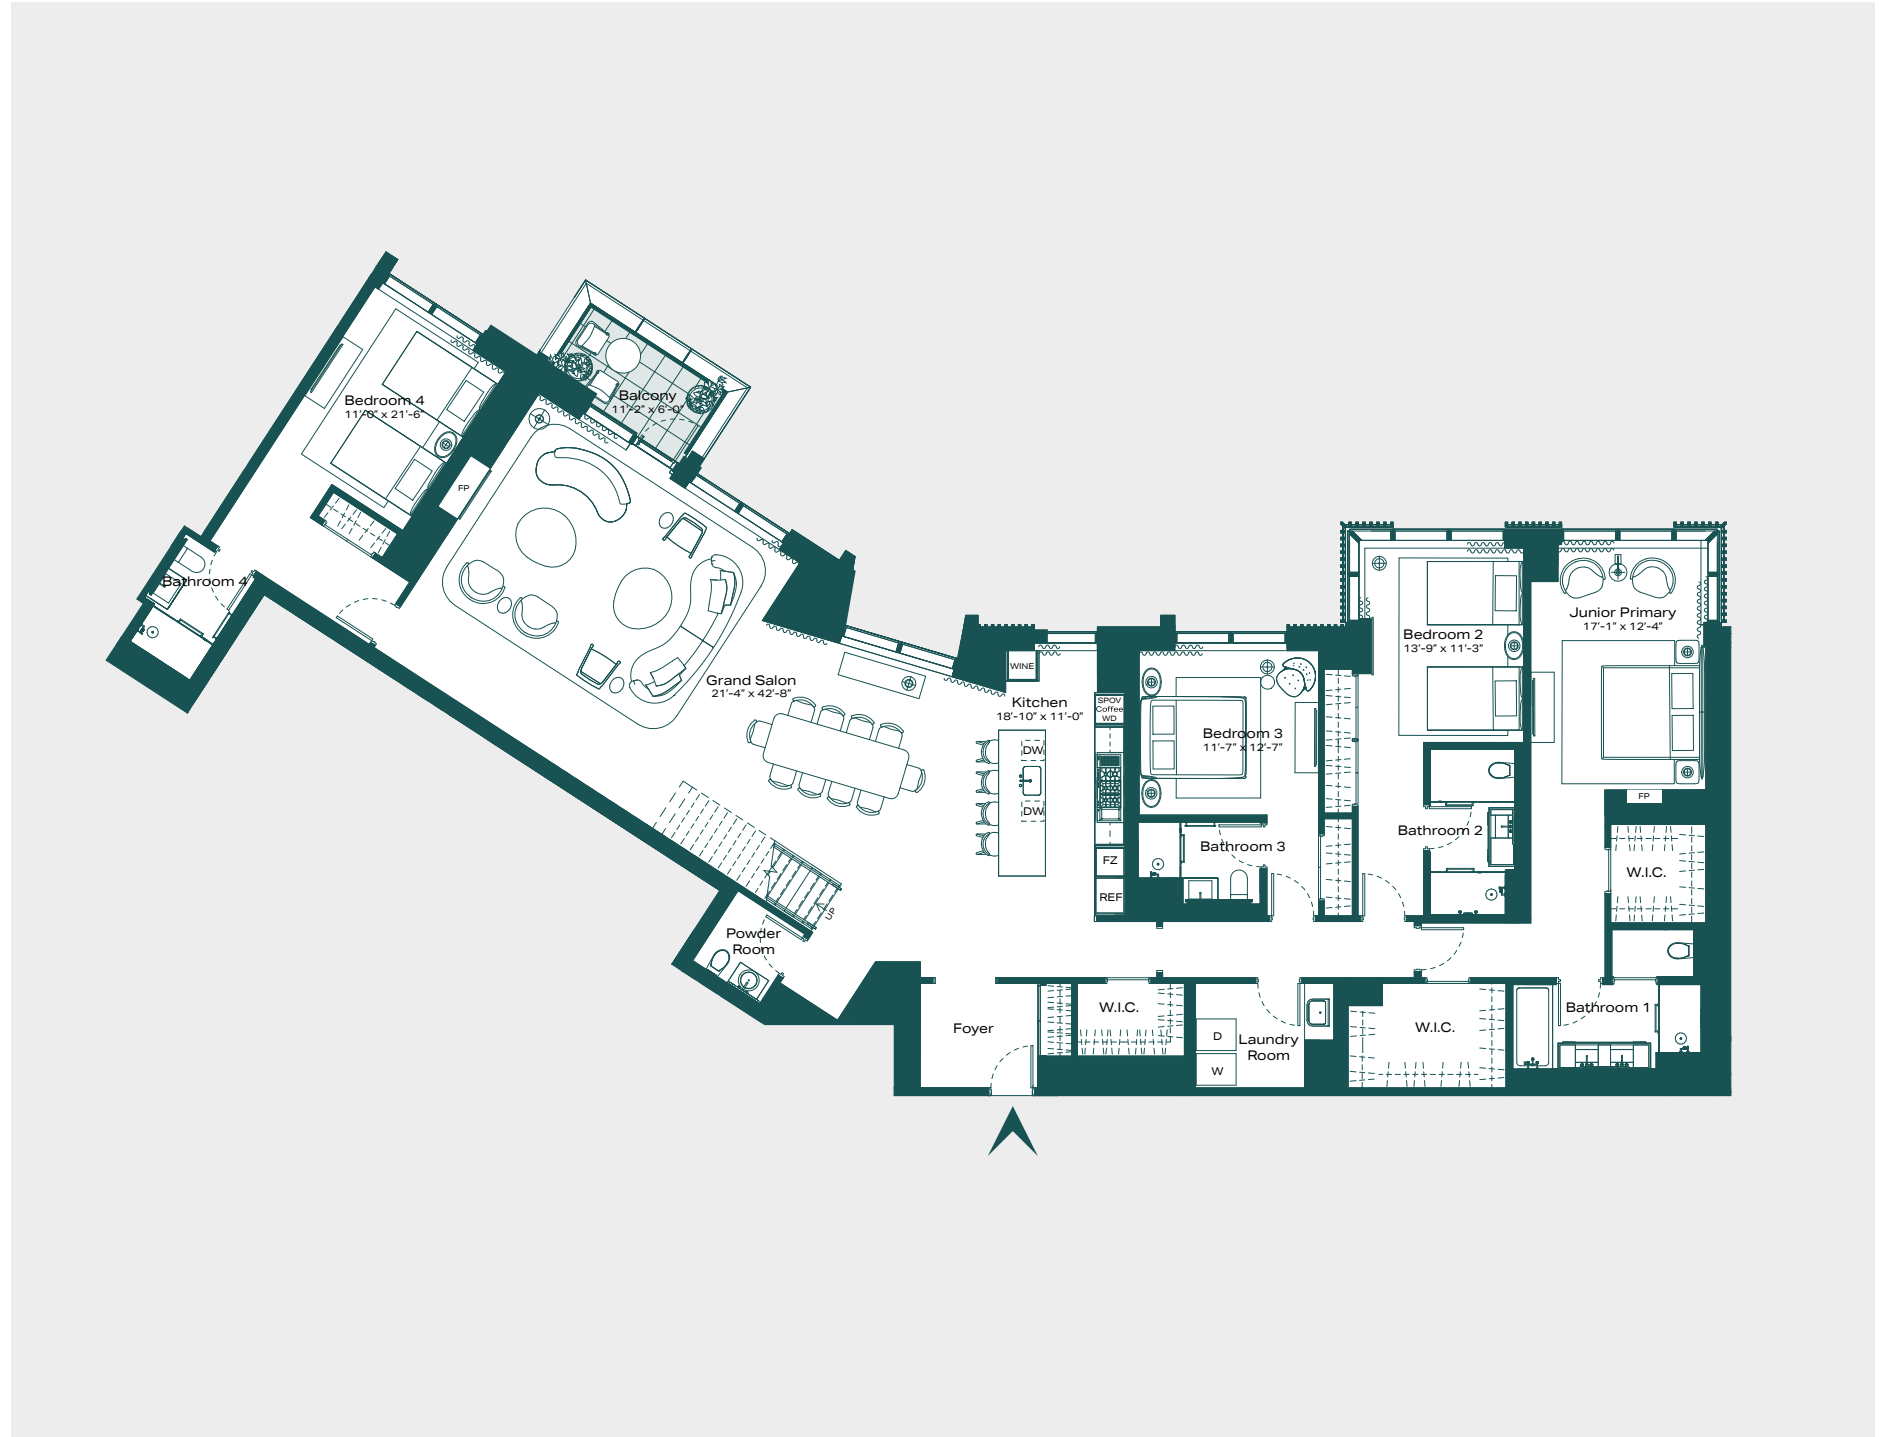

FOUR SEASONS

PRIVATE RESIDENCES

DEER VALLEY

AN EXTELL DEVELOPMENT

RESIDENCE

AURORA

FLOOR 11

4,266 SF

5 Bedrooms

5 Bathrooms

Powder Room

Private Balcony

65 SF

FOUR SEASONS

PRIVATE RESIDENCES

DEER VALLEY

AN EXTELL DEVELOPMENT

RESIDENCE

AURORA

FLOOR 12

4,266 SF

5 Bedrooms

5 Bathrooms

Powder Room

Private Balcony

65 SF